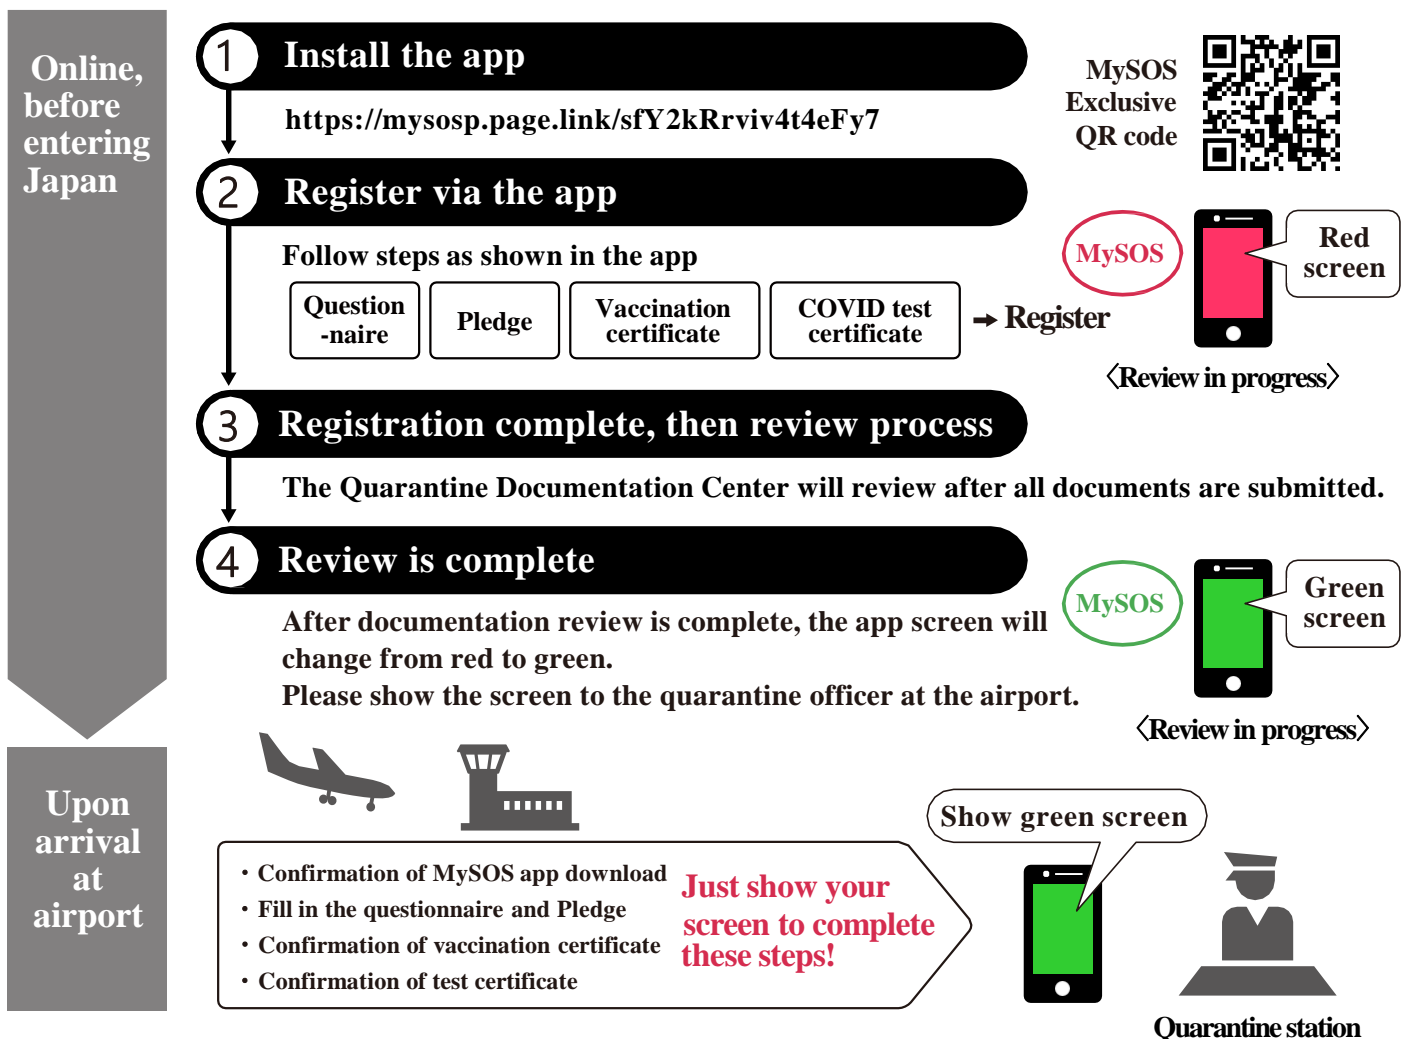

If you are Entering or Returning to Japan

Fast Track is available

for those entering from Narita International Airport, Haneda Airport,
Chubu Centrair International Airport, Kansai International Airport, Fukuoka Airport .

Quarantine procedures upon arrival at the airport could still take some time due to the congestion situation, even if you have registered via Fast Track. Your understanding is appreciated.

This app can be used for some quarantine procedures before you enter Japan.

Fast Track Procedure

MySOS

Yellow screen

You may skip uploading of test result in case you wish to submit test result in paper format at arrival airport.

The screen will change to yellow after you have finished registering and checking your questionnaire, Pledge, and vaccination certificate. If that happens, please show the yellow screen and your test certificate (paper version, etc.) at the quarantine station.